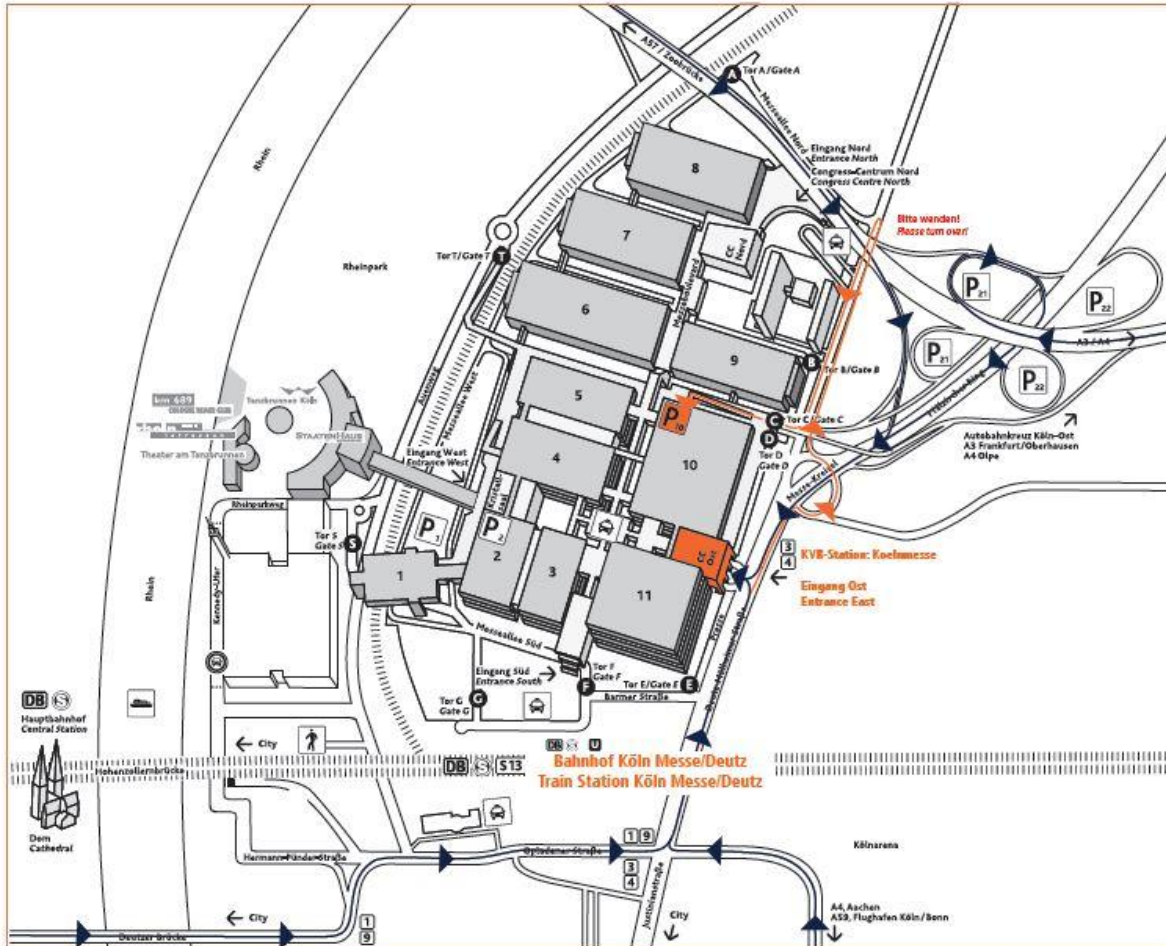

Fußweg
Pedestrian route

Taxi
Taxi

Parkplatz
Parking

Fähre: City/Hbf
Ferry: City/Central Station

S-Bahn
Suburban railway

Bahnhof
Train Station

U-Bahn
Subway

Straßenbahnhaltestelle
Tram Stop

(in the direction of Oberbarmen or Overath), which will take you to Bahnhof Köln Messe/Deutz. From Köln Messe/Deutz you can reach the Congress Centre East on foot (approx. 350 m) by following the signposts.

Take the east entrance/Messewache on the ground floor and the elevator to the 4th floor.

By tram

Take tram No. 1 (in the direction of Bensberg) or 9 (in the direction of Königsforst) which will take you to Bahnhof Köln-Deutz, or tram No. 3 (in the direction of Thielenbruch) and 4 (in the direction of Schlebusch) which will take you to the "Koelnmesse" stop immediately in front of the Congress Centre East. Take the east entrance/Messewache.

Parking areas

In parking level P 10 there is free parking available for the shareholders as well as visitors to the General Meeting. Access is via the gates C+D. The 4th floor of Congress Centre East can be reached via the entrance of parking level 10.